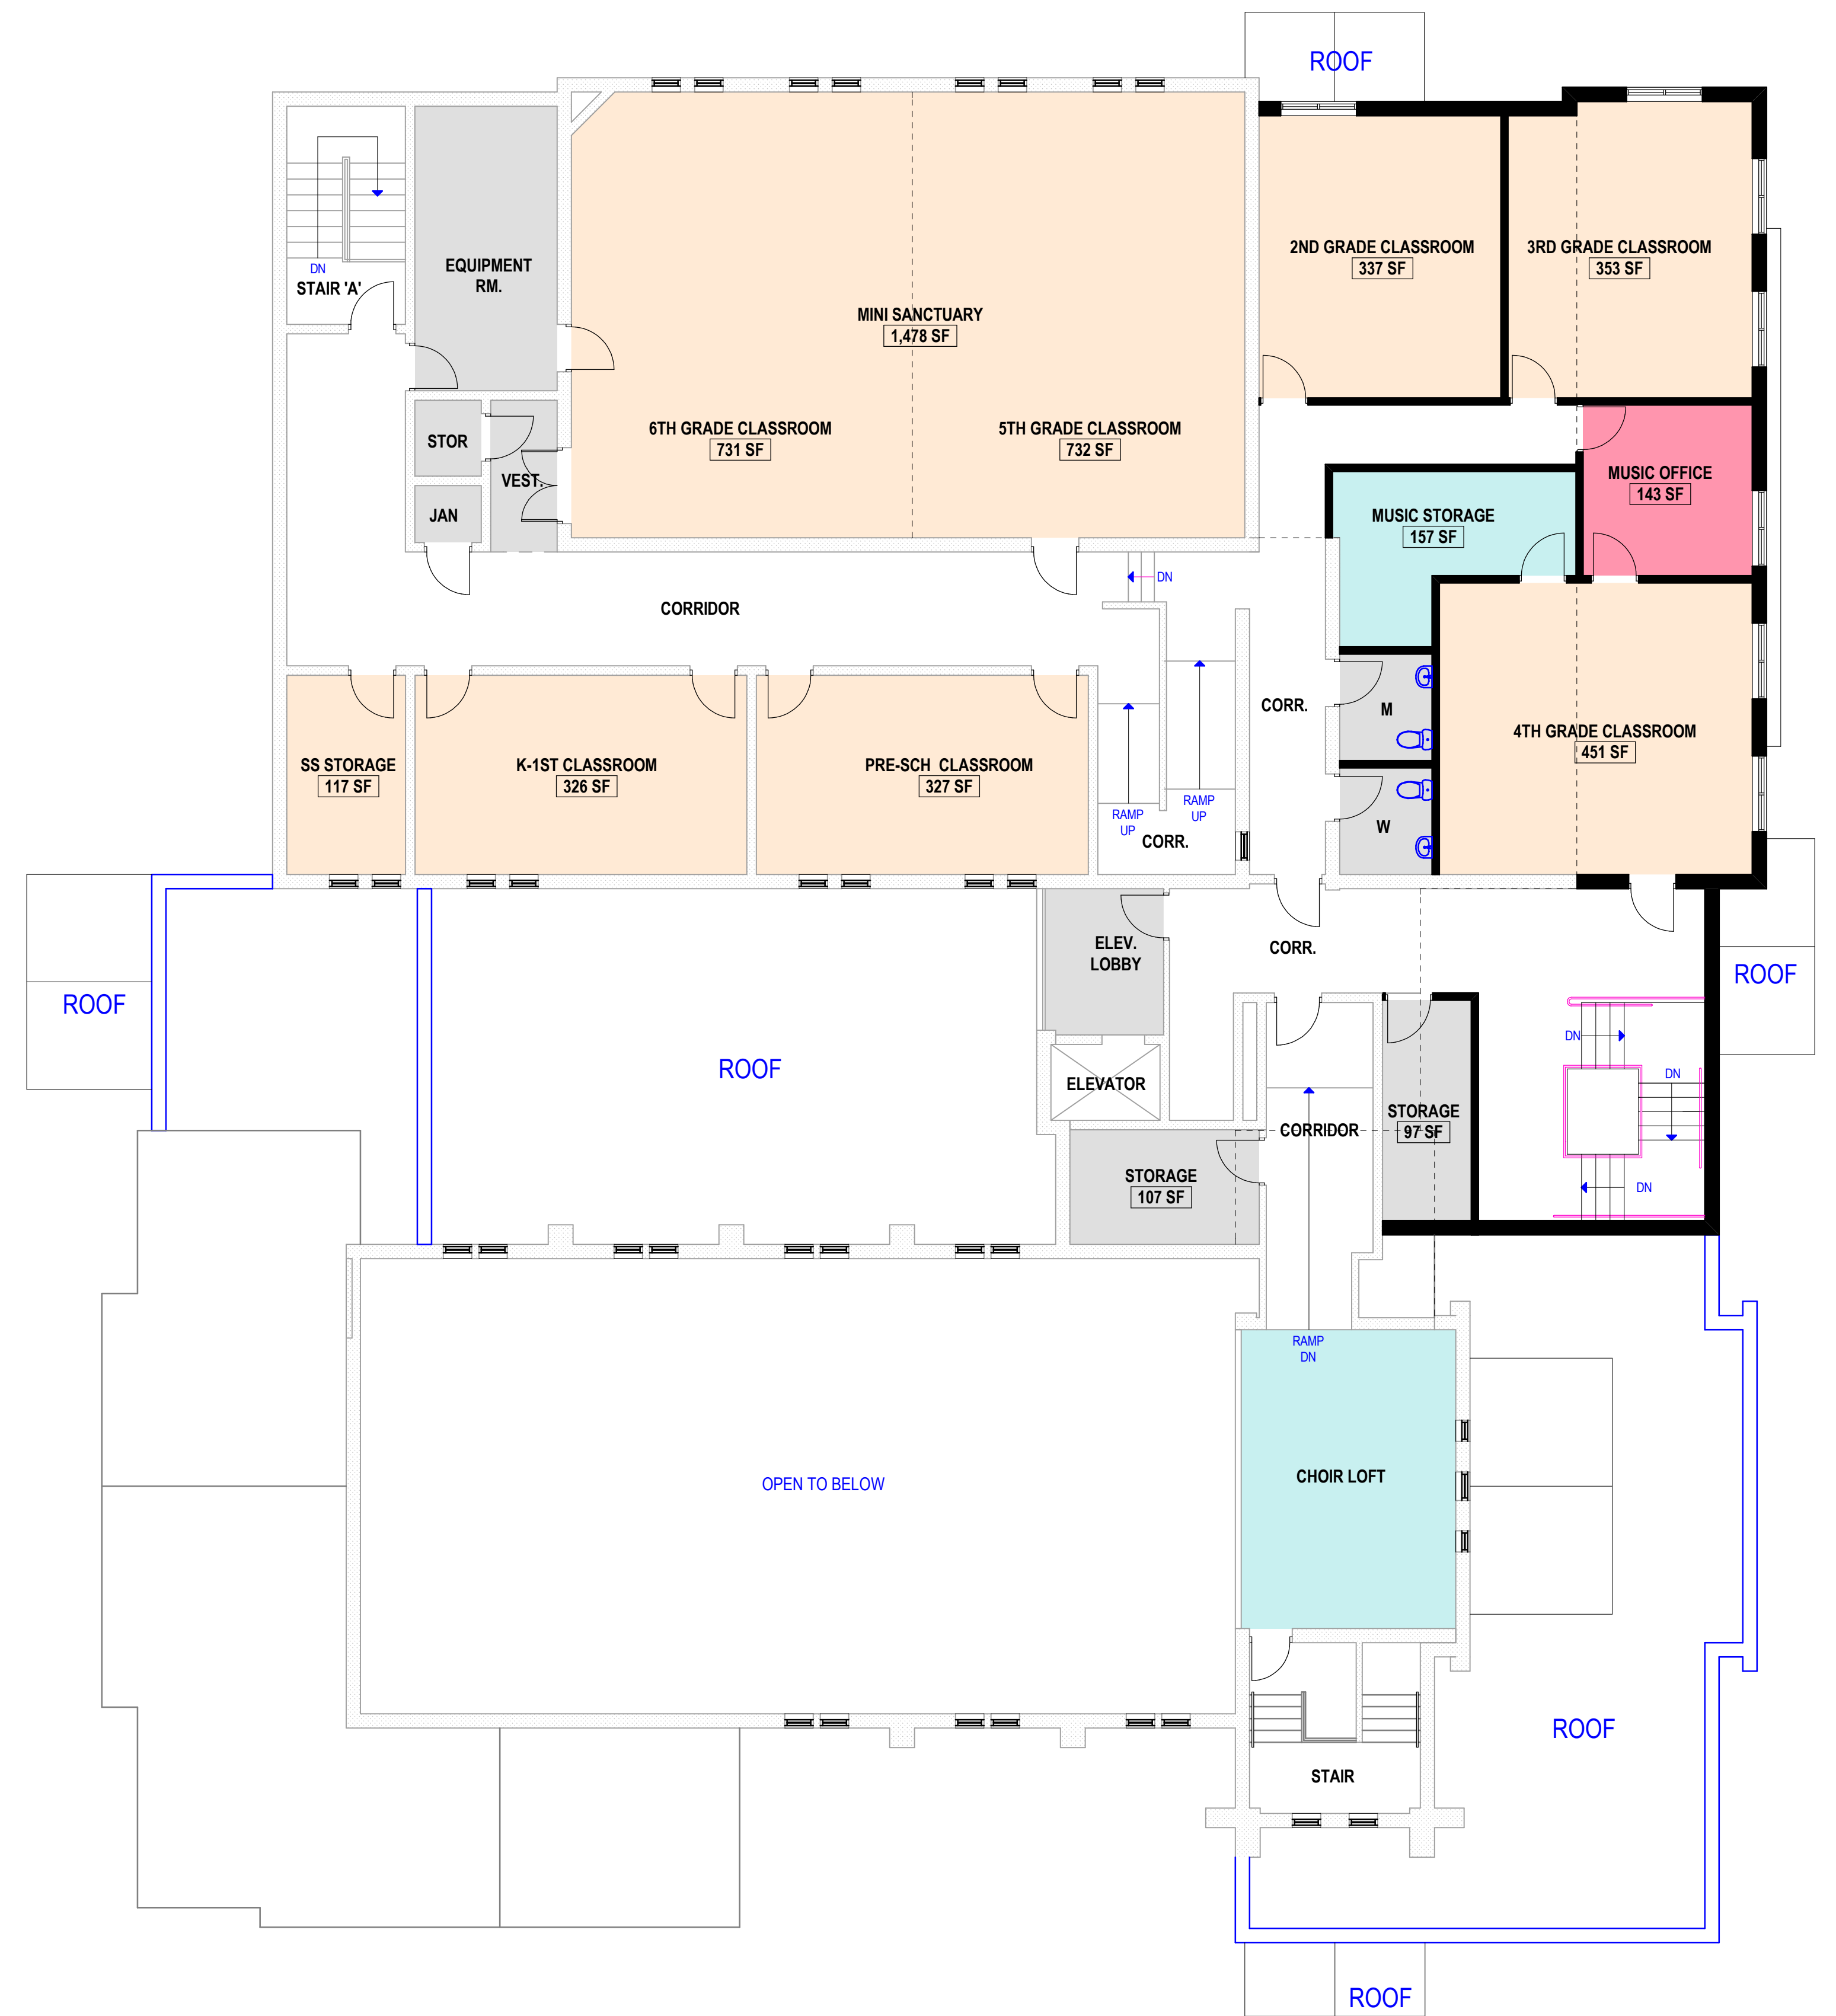

# CHRIST LUTHERAN CHURCH

LAKE ELMO, MINNESOTA

NORTH

**SCHEMATIC PLAN  
LOWER LEVEL**

# CHRIST LUTHERAN CHURCH

LAKE ELMO, MINNESOTA

NORTH

**SCHEMATIC PLAN  
UPPER LEVEL**