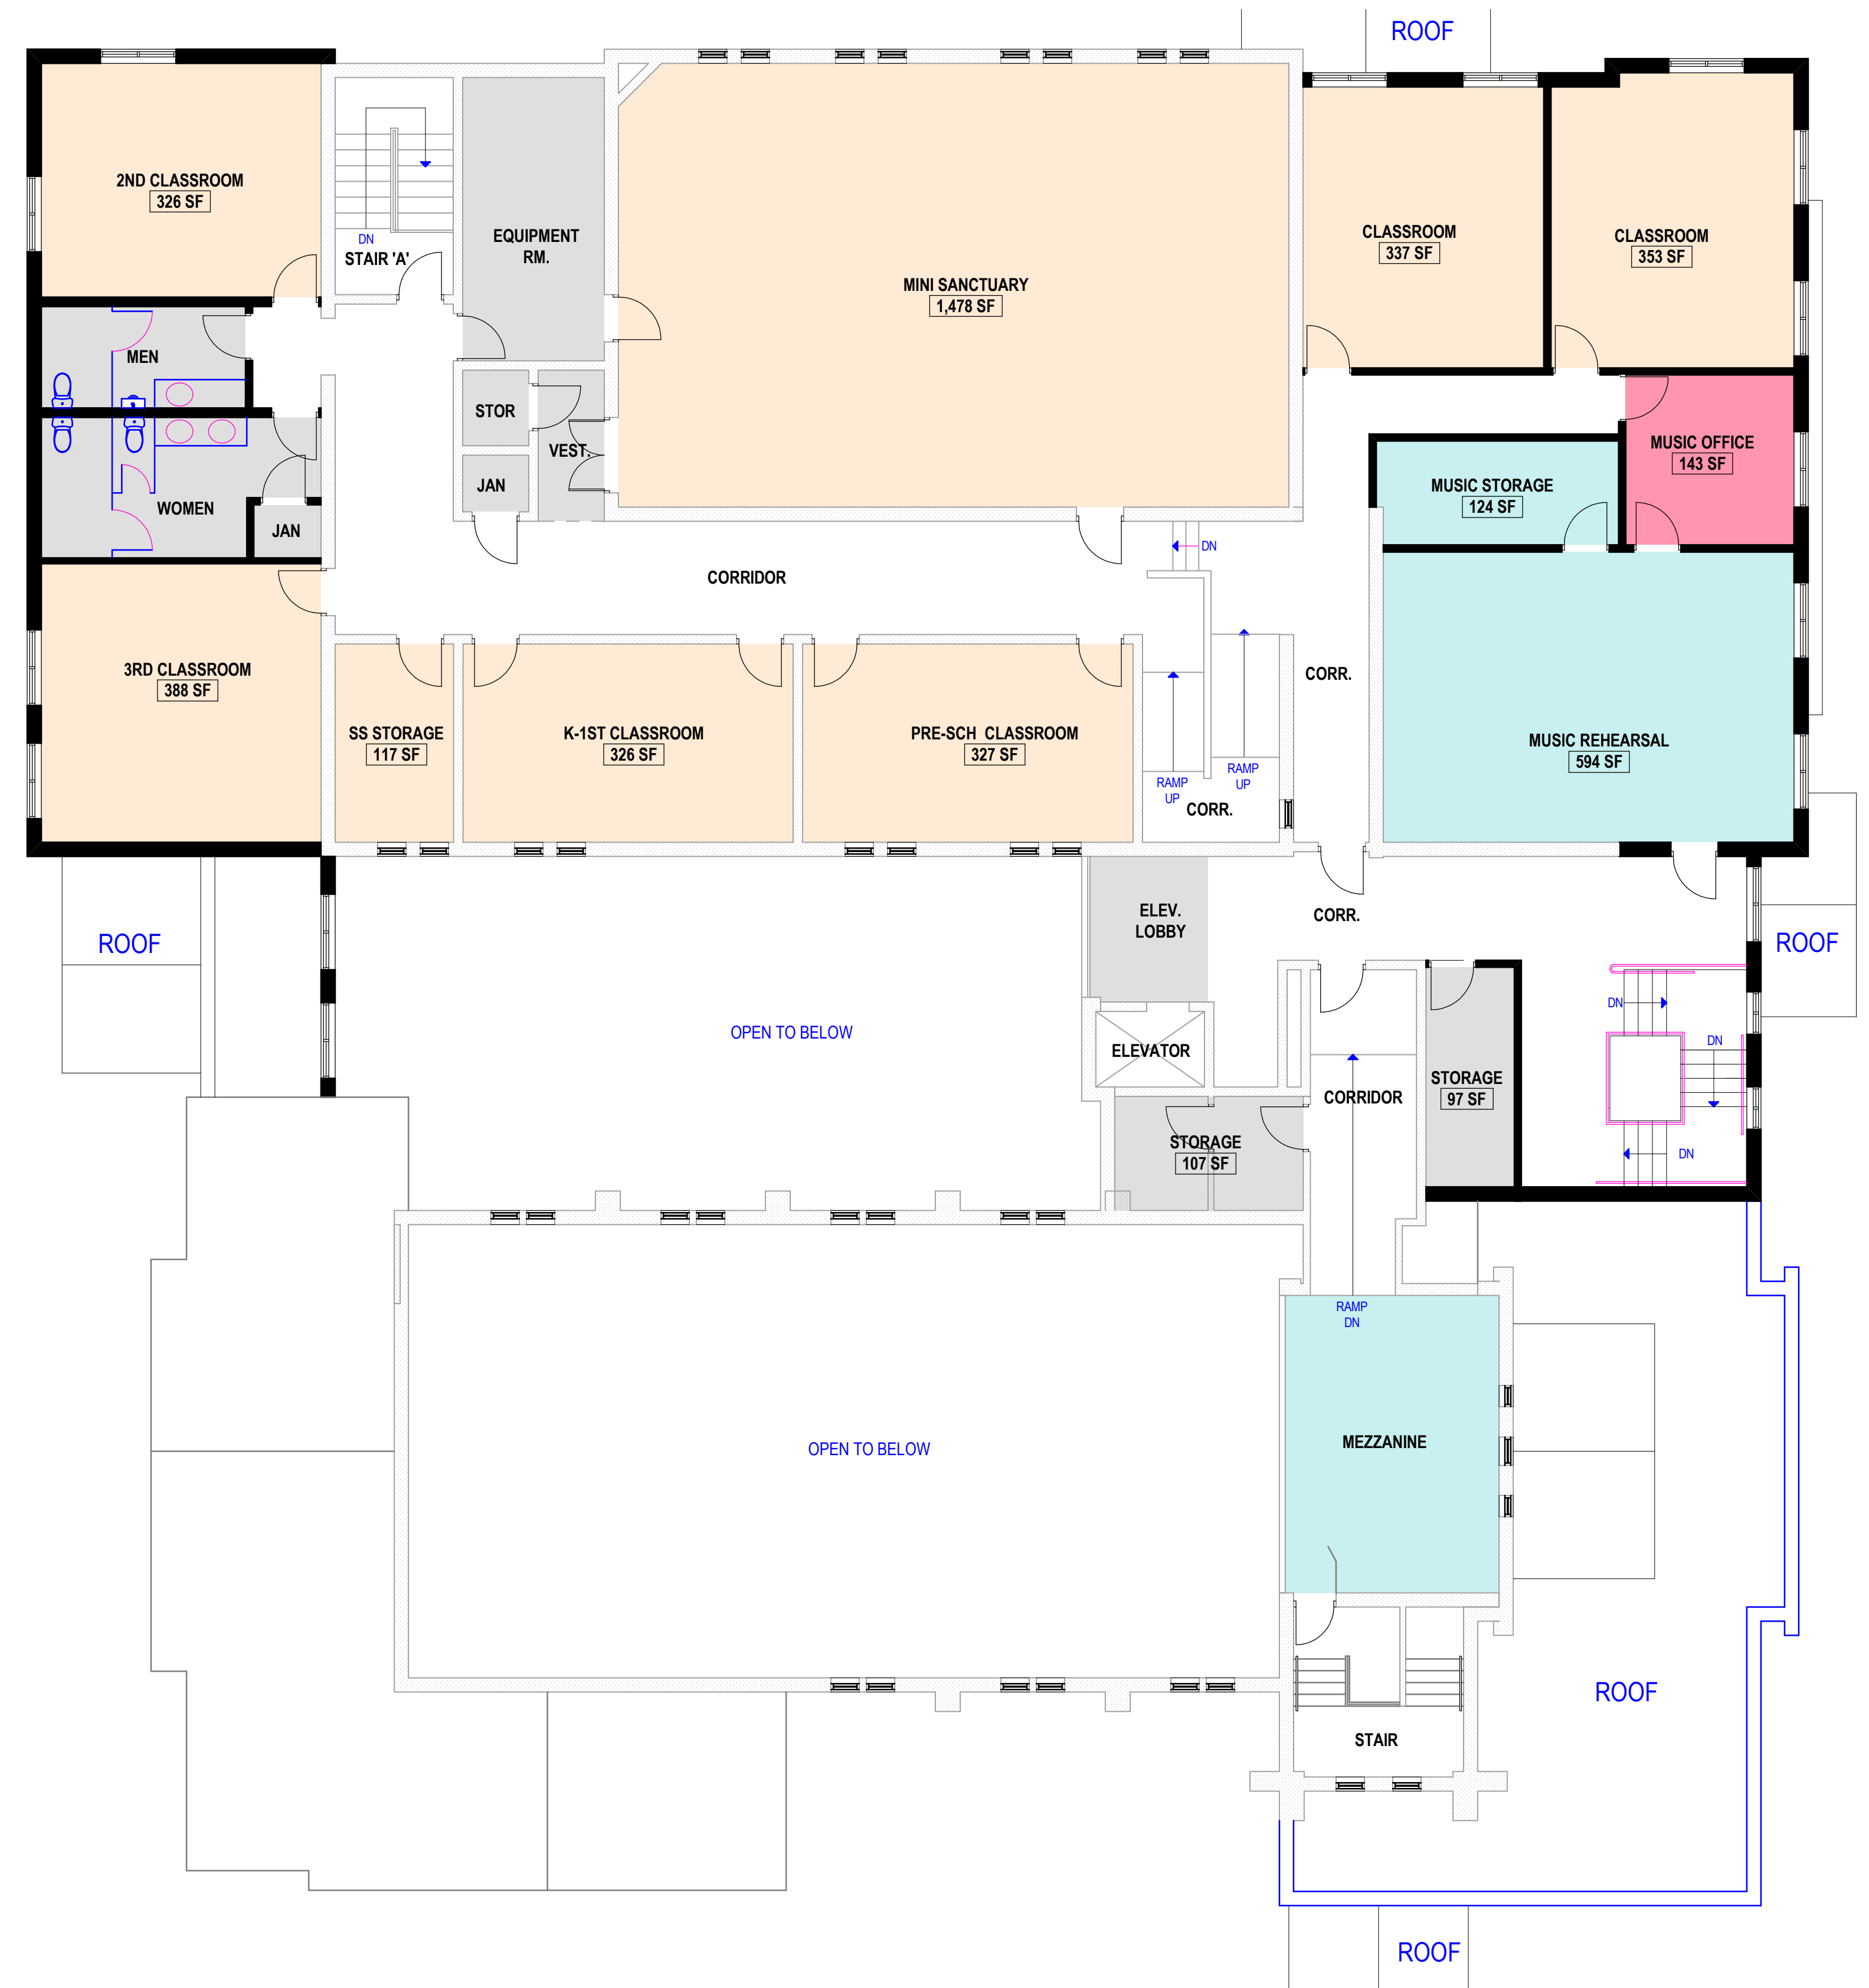

# CHRIST LUTHERAN CHURCH

LAKE ELMO, MINNESOTA

NORTH

MASTER PLAN  
LOWER LEVEL

# CHRIST LUTHERAN CHURCH

LAKE ELMO, MINNESOTA

NORTH

MASTER PLAN  
UPPER LEVEL